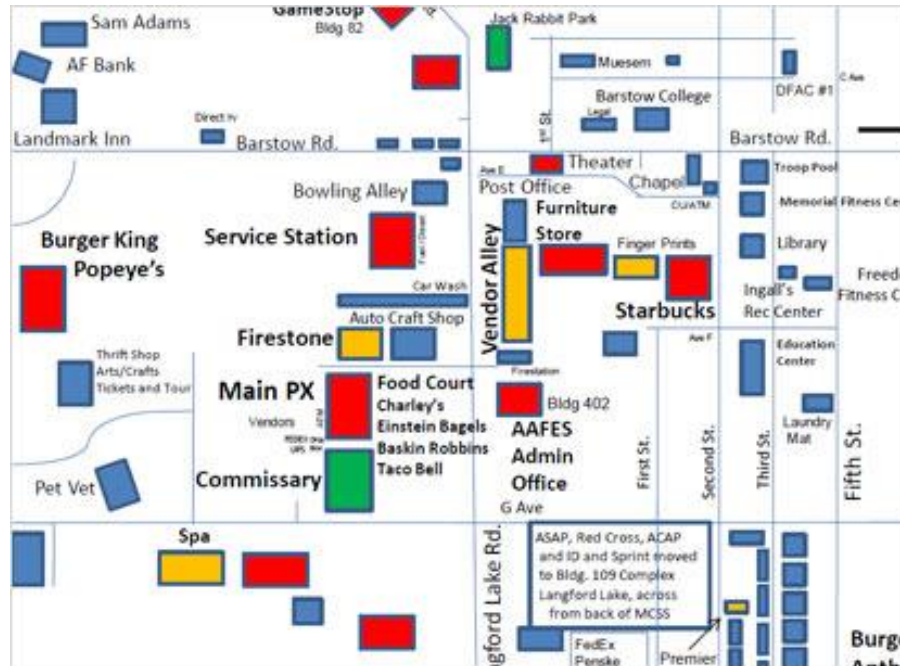

Premier Logistic Center
(760) 386-3332
Mon-Fri 0900-1700
Sat 1000-1400
Sun Closed

Facility Map